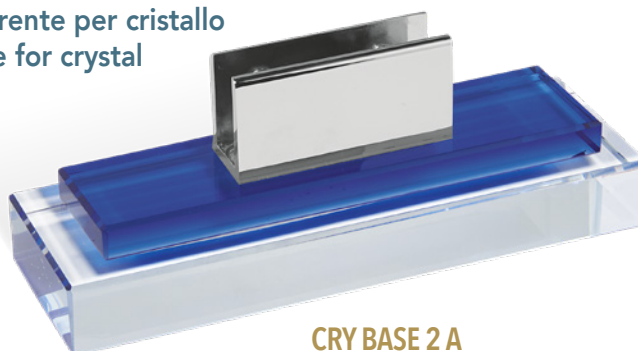

CRY BASE 2

Base in vetro blu e trasparente per cristallo
Blue and transparent base for crystal

CRY BASE 2 A

art. / code	misura / size	conf. / pack
CRY BASE 2 A	15 × 5 × 5,5	25
CRY BASE 2 B	14 × 5 × 5,5	25
CRY BASE 2 C	13 × 5 × 5,5	25

Per spessori fino a 10 mm / For thickness till 10 mm