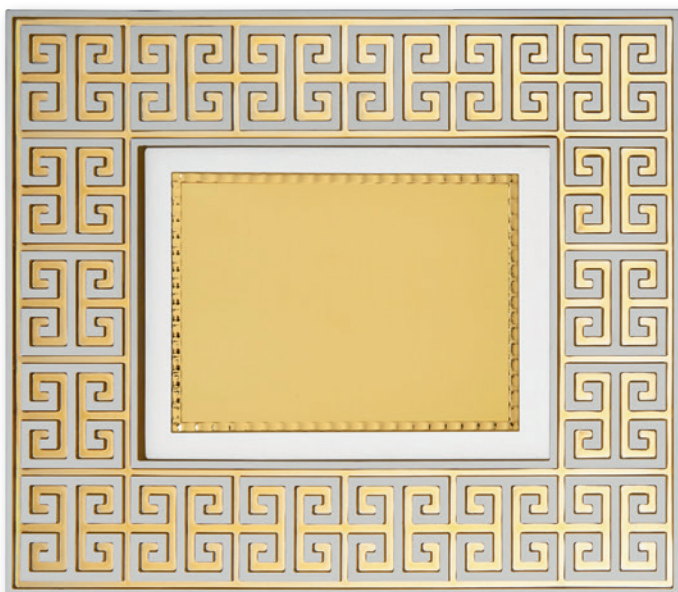

GD100-GOLD

Cornice dorata in resina
Golden resin frame

art. / code	misura / size	targa / plaque
GD100 A	35 × 31	20 × 15
GD100 B	32 × 28	18 × 13
GD100 C	29 × 24	16 × 12