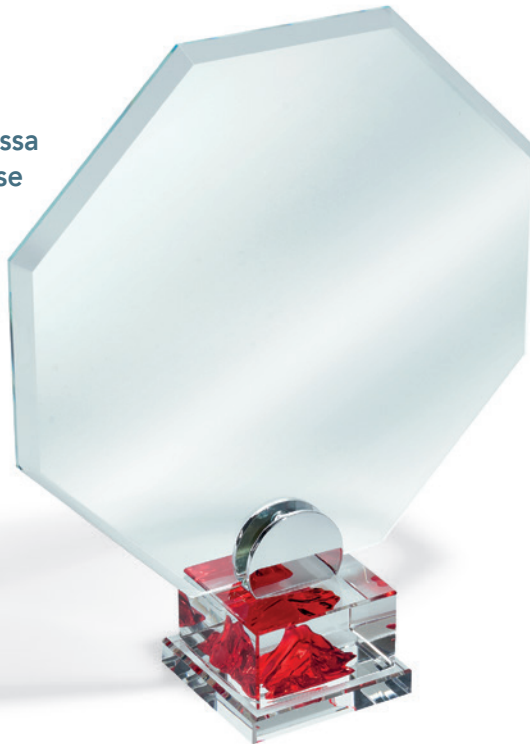

## CRY 805 A

Vetro con base iceberg rossa  
Glass with red iceberg base

NEW  
2026

Base removibile / Removable base

Con box incluso / With gift box

art. / code	misura / size	piatto / plate	conf. / pack
CRY 805 A	18 x 22	Ø 11	6