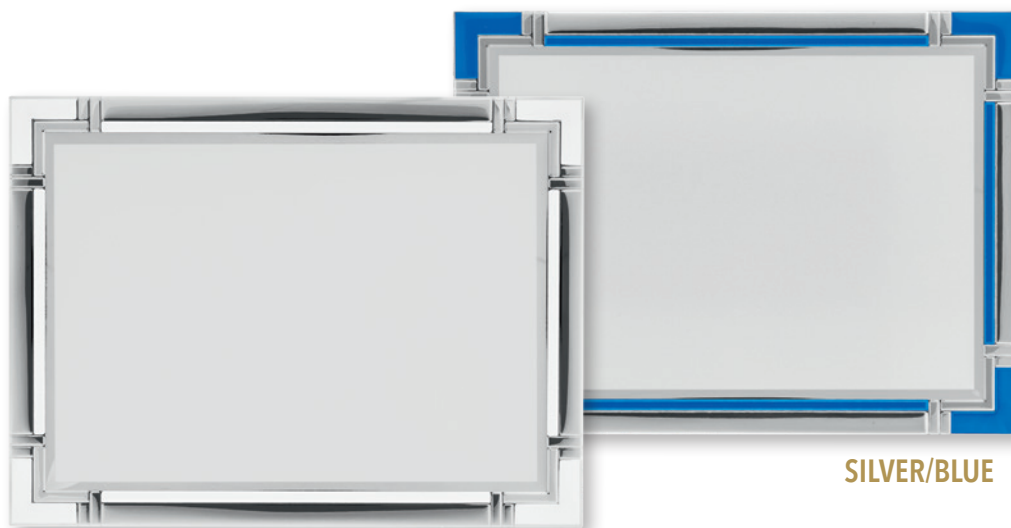

TARGA BARI

SILVER/WHITE

SILVER/BLUE

SILVER/WHITE

art. / code	misura / size	conf. / pack
TGBAR20x15S/W	20 × 15	10
TGBAR18x13S/W	18 × 13	10
TGBAR16x12S/W	16 × 12	10

SILVER/BLUE

art. / code	misura / size	conf. / pack
TGBAR20x15S/BLUE	20 × 15	10
TGBAR18x13S/BLUE	18 × 13	10
TGBAR16x12S/BLUE	16 × 12	10

Personalizzazioni possibili
Possible customizations