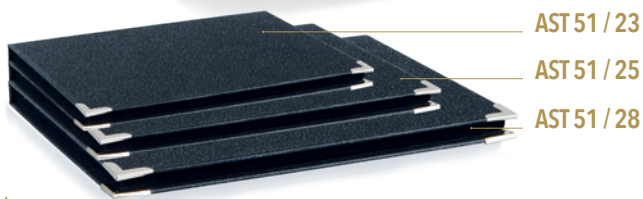

art. / code	misura / size	targa / plaque	conf. / pack
AST 51 / 28	28 × 21	20 × 15	10
AST 51 / 25	25 × 19	18 × 13	10
AST 51 / 23	23 × 17	16 × 12	10

Spessore / Thickness 15 mm

Ognuno con protezione in cartoncino bianco /
Each one wrapped in a white cardboard