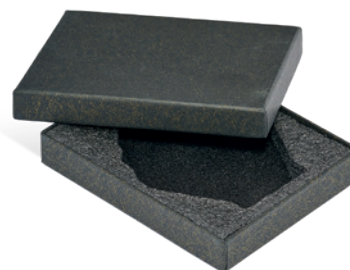

Con box incluso / With gift box