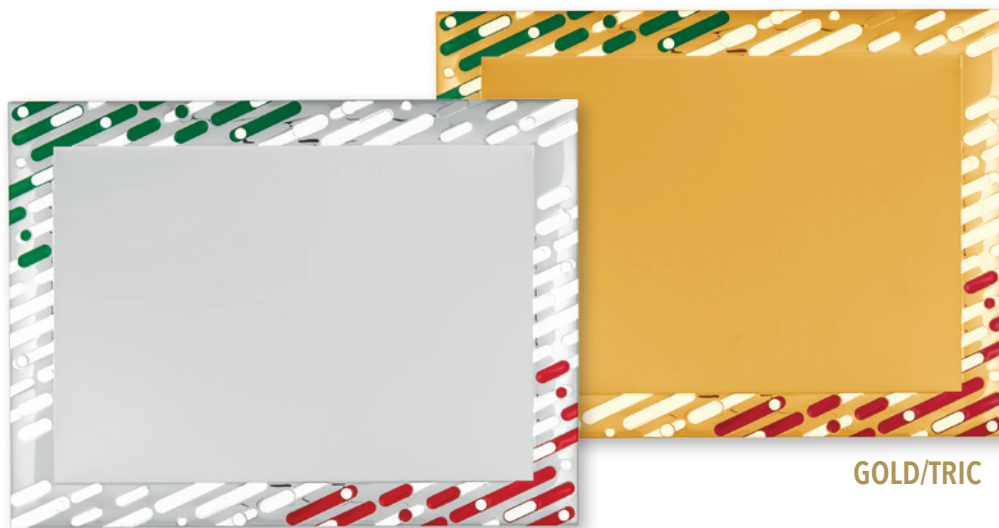

## TARGA PIACENZA

SILVER/TRIC

GOLD/TRIC

SILVER/TRIC	art. / code	misura / size	conf. / pack
	TGPIA20x15S/TRIC	20 × 15	10
	TGPIA18x13S/TRIC	18 × 13	10
	TGPIA16x12S/TRIC	16 × 12	10

GOLD/TRIC	art. / code	misura / size	conf. / pack
	TGPIA20x15G/TRIC	20 × 15	10
	TGPIA18x13G/TRIC	18 × 13	10
	TGPIA16x12G/TRIC	16 × 12	10