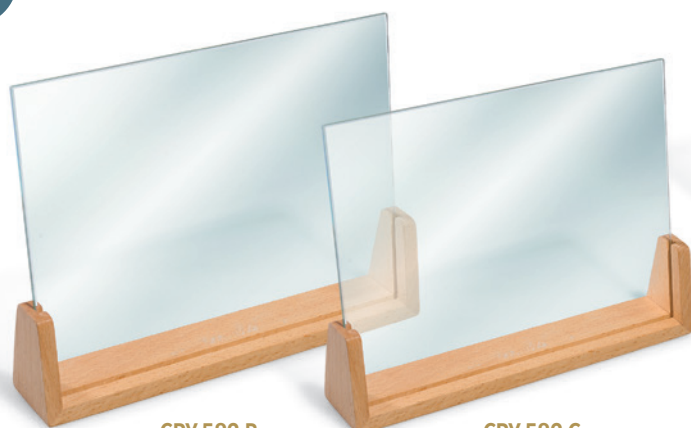

CRY 582 B

CRY 582 C