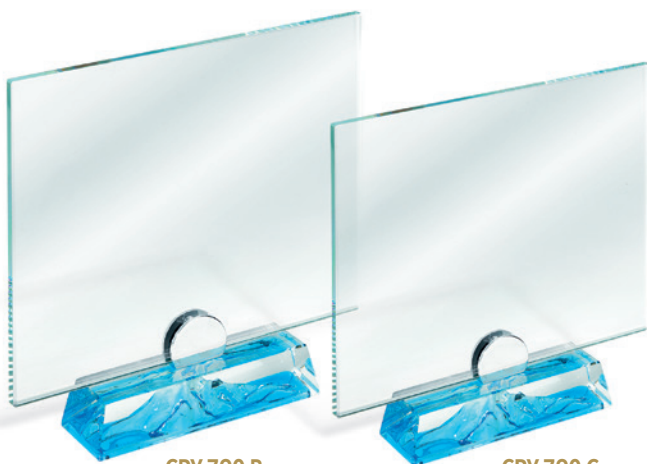

CRY 790 B

CRY 790 C