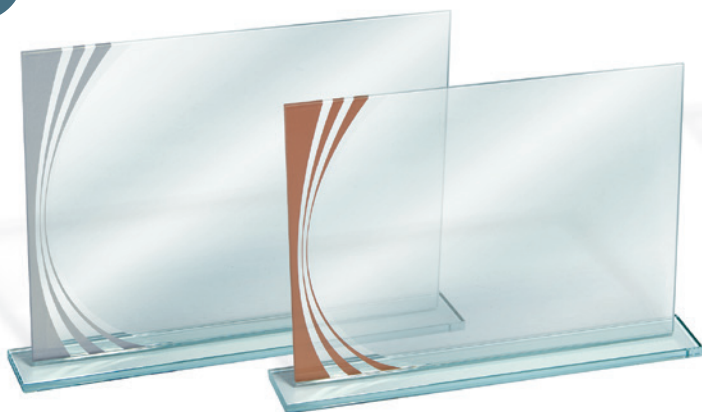

CRY 720 B SILVER

CRY 720 C BRONZE