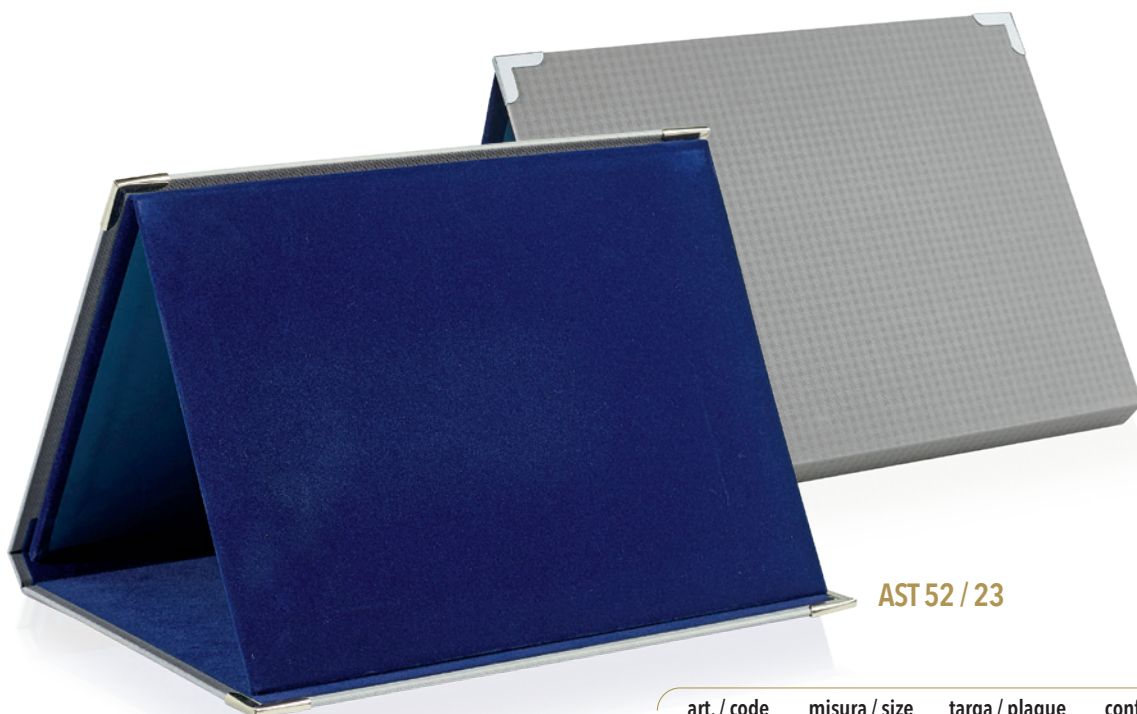

AST 52 | Cartella in carta fantasia pied de poule grigio e velluto blu
Gray pied de poule patterned paper and blue velvet folder

AST 52 / 23

art. / code	misura / size	targa / plaque	conf. / pack
AST 52 / 23	23 × 17	16 × 12	10

Spessore / Thickness 15 mm

Ognuno con protezione in cartoncino bianco /
Each one wrapped in a white cardboard