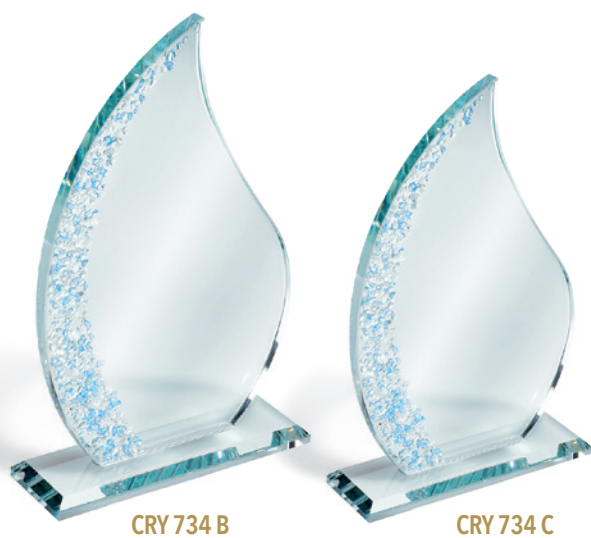

CRY 734 B

CRY 734 C